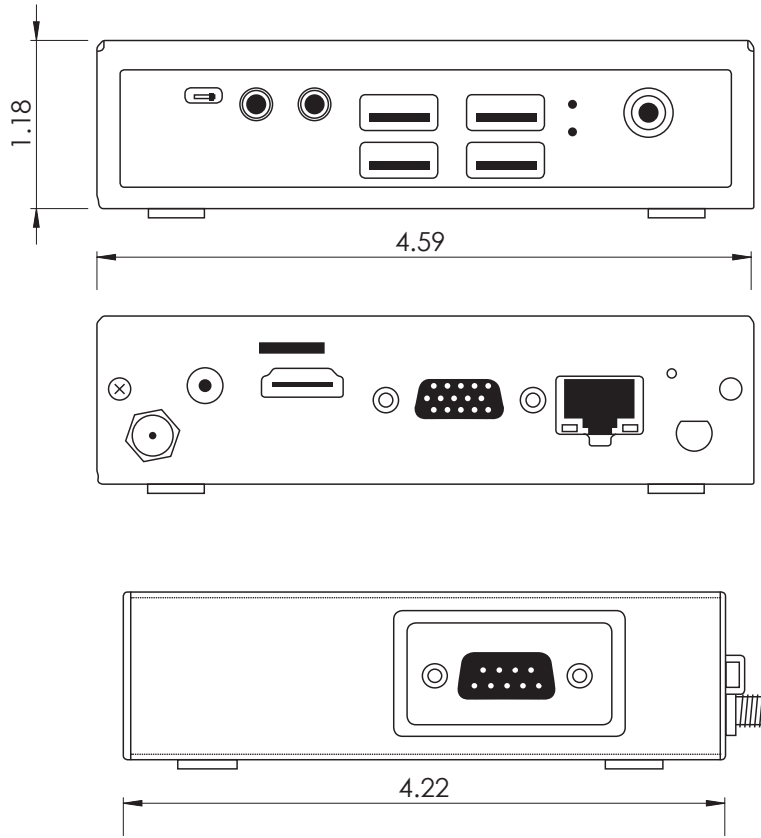

Dimensional Drawings

©2017 Atlas Sound LP. The Atlas "Circle A" Soundolier, and Atlas Sound are trademarks of Atlas Sound L.P. IED is a Registered Trademark of Innovative Electronic Designs LLC. All rights reserved. All other Trademarks are property of their respective owners. No endorsement is implied. Due to continual product development, specifications are subject to change without notice. ATSO05630 RevD 11/17